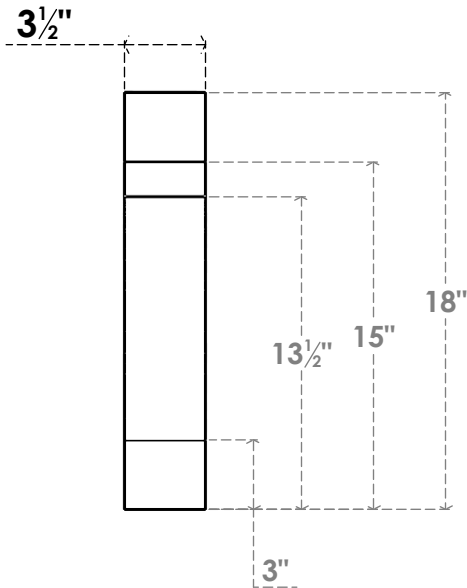

ITEM NUMBER: BRCPC035X06000X18000MRC

3 1/2"W X 6"D X 18"H MERCED ARCHITECTURAL GRADE PVC CLOSED KNEE BRACE

SIDE PROFILE

FRONT PROFILE

ISOMETRIC

EKENA MILLWORK
2300 WEST MAIN ST.
CLARKSVILLE, TX 75426
TOLL FREE: 866-607-0453
WWW.EKENAMILLWORK.COM