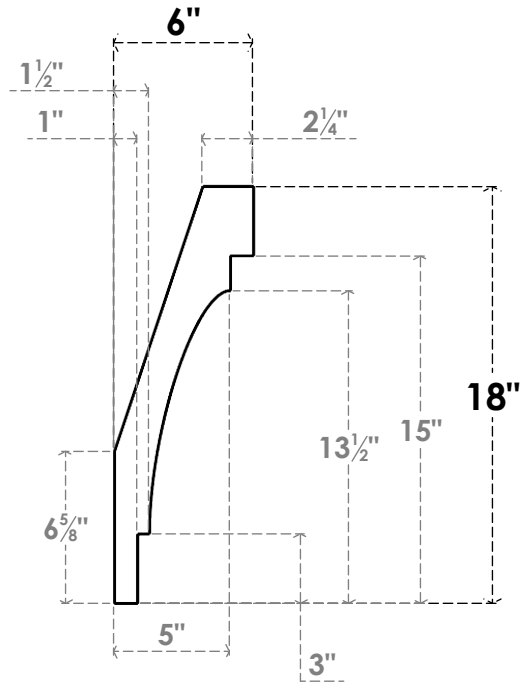

ITEM NUMBER: BRCPC035X06000X18000MRC

3 1/2"W X 6"D X 18"H MERCED ARCHITECTURAL GRADE PVC CLOSED KNEE BRACE

SIDE PROFILE

FRONT PROFILE

ISOMETRIC

EKENA MILLWORK
2300 WEST MAIN ST.
CLARKSVILLE, TX 75426
TOLL FREE: 866-607-0453
WWW.EKENAMILLWORK.COM

NOTES

1. INSTALLATION TO BE COMPLETED IN ACCORDANCE WITH MANUFACTURER'S SPECIFICATIONS.
2. DRAWING MAY NOT BE TO SCALE
3. THIS DRAWING IS INTENDED FOR DESIGN AND PLANNING PURPOSES ONLY.
4. ALL INFORMATION CONTAINED HEREIN WAS CURRENT AT THE TIME OF DEVELOPMENT BUT MUST BE REVIEWED AND APPROVED BY THE PRODUCT MANUFACTURER TO BE CONSIDERED ACCURATE.
5. ARCHITECTURAL GRADE PVC PRODUCTS ARE MADE FROM EXPANDED CELLULAR PVC AND COME NATURALLY WHITE BUT MAY BE PAINTED